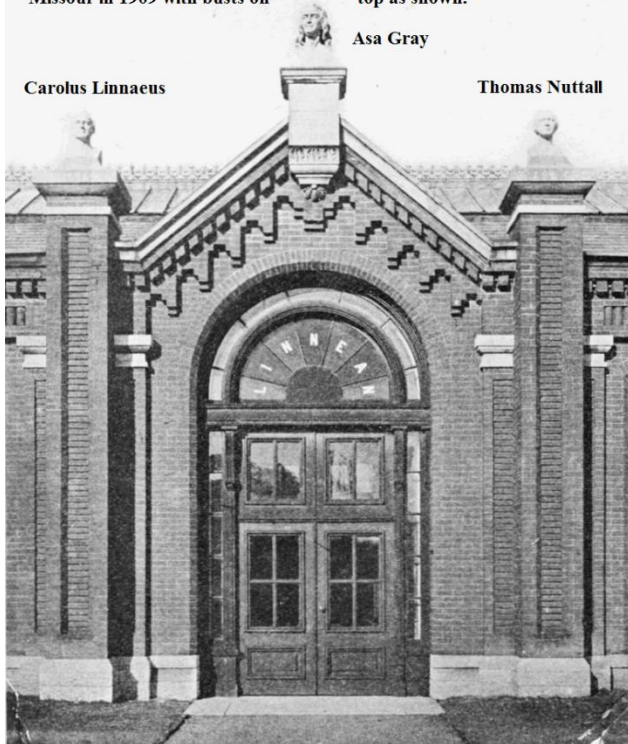

THOMAS NUTTALL IMAGES

Rare Portrait of Thomas Nuttall

Thomas Nuttall age 38.

Thomas Nuttall

Thomas Nuttall

The Linnaean greenhouse at the Missouri Botanical Gardens, St. Louis, Missouri in 1909 with busts on top as shown.

Granite obelisk at Missouri Botanical Gardens, St. Louis, Missouri c1909 in honor of Thomas Nuttall.

Copyrighted material on this site is used in accordance with 'Fair Use', for the purpose of providing dedicated succulent personalities, and will be removed at the request of copyright owner(s).