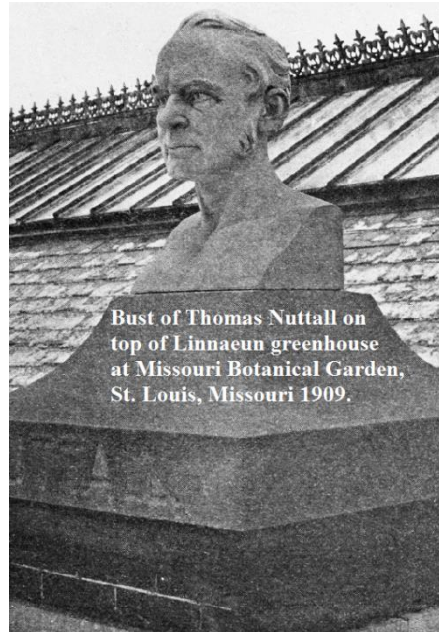

THOMAS NUTTALL IMAGES

Rare Portrait of Thomas Nuttall

Thomas Nuttall age 38.

Thomas Nuttall

Thomas Nuttall

The Linnaean greenhouse at the Missouri Botanical Gardens, St. Louis, Missouri in 1909 with busts on top as shown.

Granite obelisk at Missouri Botanical Gardens, St. Louis, Missouri c1909 in honor of Thomas Nuttall.

Copyrighted material on this site is used in accordance with 'Fair Use', for the purpose of providing dedicated succulent personalities, and will be removed at the request of copyright owner(s).