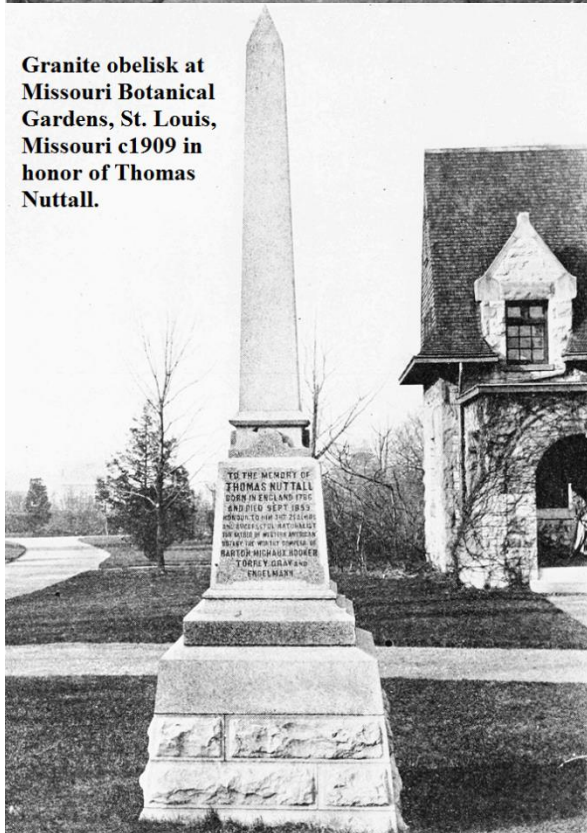

THOMAS NUTTALL IMAGES

Rare Portrait of Thomas Nuttall

Thomas Nuttall age 38.

Thomas Nuttall

Thomas Nuttall

The Linnaean greenhouse at the Missouri Botanical Gardens, St. Louis, Missouri in 1909 with busts on top as shown.

Granite obelisk at Missouri Botanical Gardens, St. Louis, Missouri c1909 in honor of Thomas Nuttall.

Copyrighted material on this site is used in accordance with 'Fair Use', for the purpose of providing dedicated succulent personalities, and will be removed at the request of copyright owner(s).